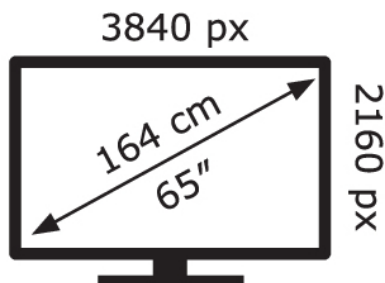

ENERGY

LG Electronics

OLED65G16LA

128 kWh/1000h

ABCDEF **G**

226 kWh/1000h

2019/2013