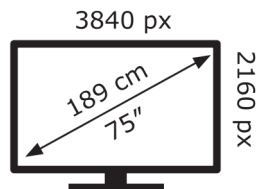

**ENERG** 

Hisense

75U8KQ

**116** kWh/1000h

ABCDEF**G**

**240** kWh/1000h

2019/2013