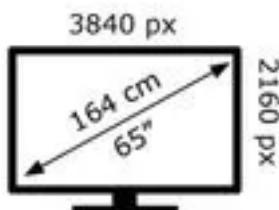

ENERG ⚡

SONY®

KD-65X75WL

105 kWh/1000h

ABCDEF **G**

146 kWh/1000h

2019/2013