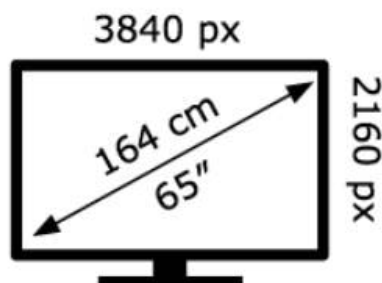

ENERGY

SONY®

XR-65A95K

113 kWh/1000h

ABCDEF **G**

137 kWh/1000h

2019/2013