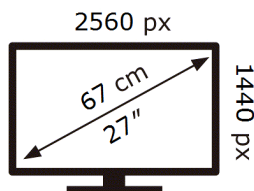

ENERG 

Samsung

S27DG600SU

31 kWh/1000h

ABCDEF **G**

HDR

44 kWh/1000h

2019/2013