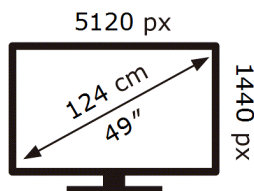

**ENERG** 

Samsung

S49CG954SU

**75** kWh/1000h

ABCDEF **G**

**HDR**

**83** kWh/1000h

2019/2013